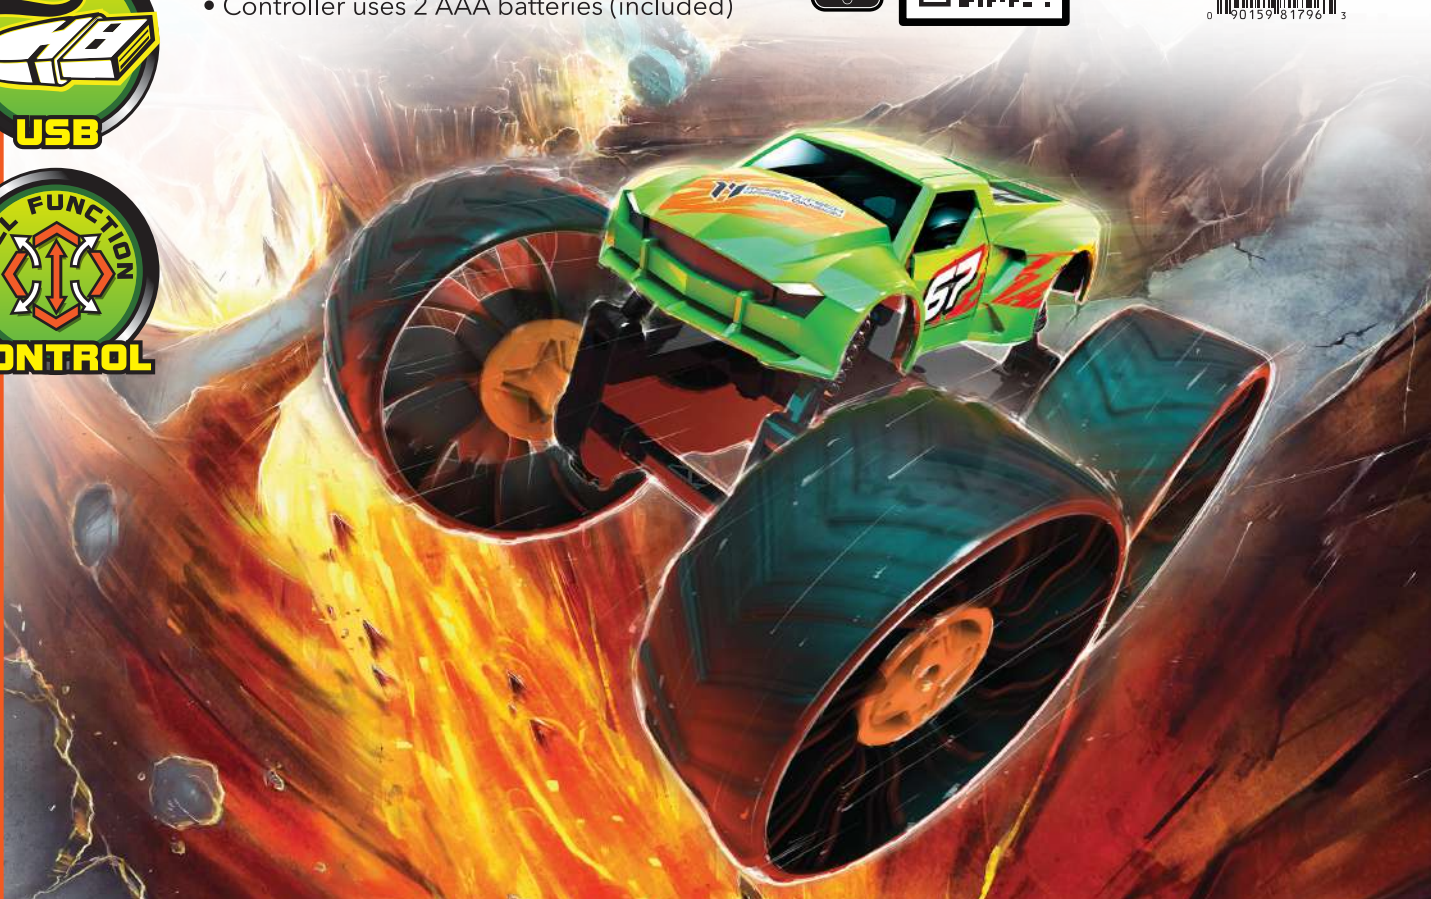

> CYKLONE AWT

The Cyklone AWT is an incredibly fast off-road truck with extreme stunt capabilities thanks to its high torque and bouncy airless wheels! Perform insane stunts and jumps, including 360° spins and flips. Flat-free tires (Airless Wheel Technology) give it a unique, aggressive, and extremely fun look!

- 2.4 GHz for top performance
- Up to 4 players can drive at one time and place
- 115 ft. (35 meter) control range
- USB rechargeable vehicle (Built-in Lithium battery)
- USB Cable Charger (included)
- Mini-Pro Controller
- Controller uses 2 AAA batteries (included)

#81796

Open touch box, Asst.,
Outer: 4 Pcs.