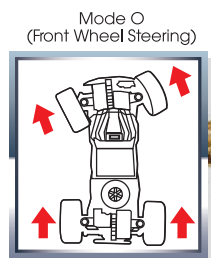

#81334

Open touch box, Asst.,
Outer: 2 Pcs.