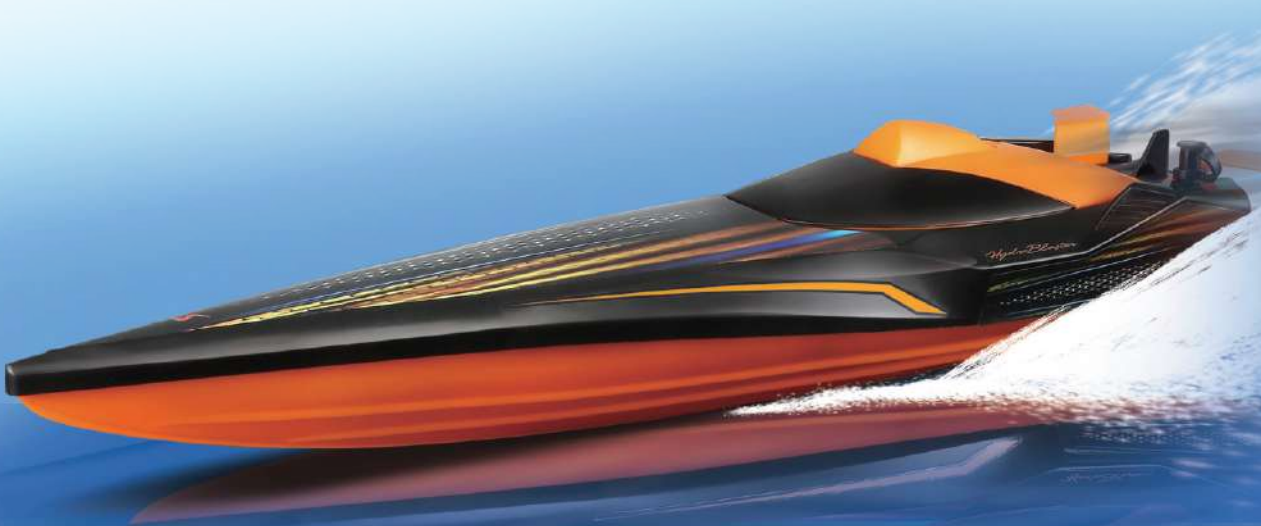

HYDRO BLASTER R/C

- Twin Propeller RC Boat
- 14" in size, perfect for bath and pool
- 2.4GHz - Up to 4 Players
- Full function
- Gamer Controller
- Requires 4 AA batteries for the boat and 2 AAA batteries for the controller (batteries are not included)

#82763

Open touch box, Asst.,
Outer: 6 Pcs.