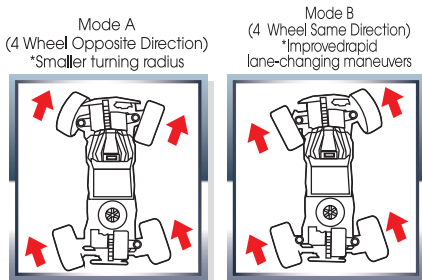

#81334

Open touch box, Asst.,
Outer: 2 Pcs.