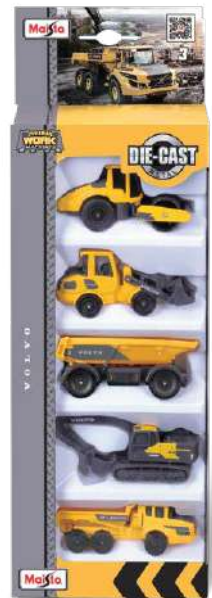

#12375

Full-color window box, Asst.,
Outer: 24 Pcs.