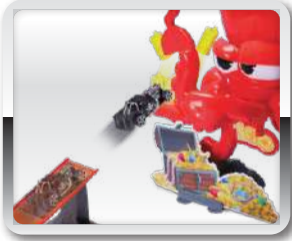

#12553

Full-color window box, Asst.,
Outer: 4 Pcs.