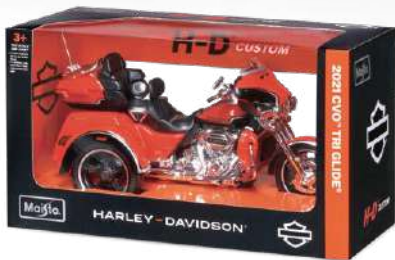

1:12 HARLEY-DAVIDSON® TRIKES

Big 1:12 scale, three-wheeled trikes that are loaded with detail.

#32337

Full-color window box, Asst.,
Outer: 12 Pcs.

Steerable fork
Approx. 8" long