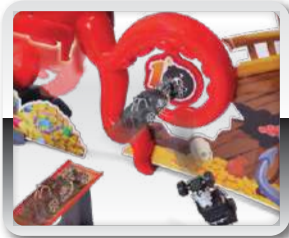

#12553

Full-color window box, Asst.,
Outer: 4 Pcs.