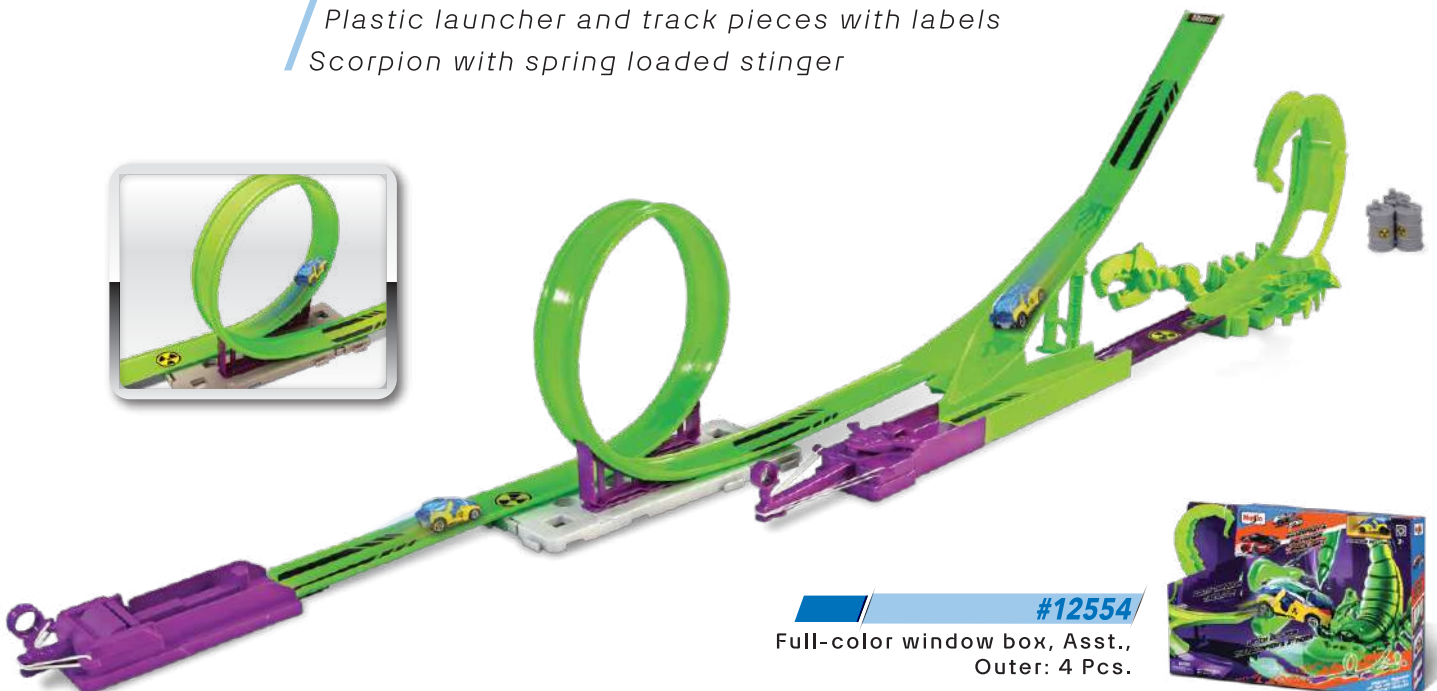

SCORPION'S REVENGE TRACK SET

Launch your car through the loops and up the ramp! Will you make it past the giant radioactive scorpion, or will you feel the Sting of defeat?

- Includes 1 exclusive FM100 3" die-cast vehicle
- Plastic launcher and track pieces with labels
- Scorpion with spring loaded stinger

#12554

Full-color window box, Asst.,
Outer: 4 Pcs.