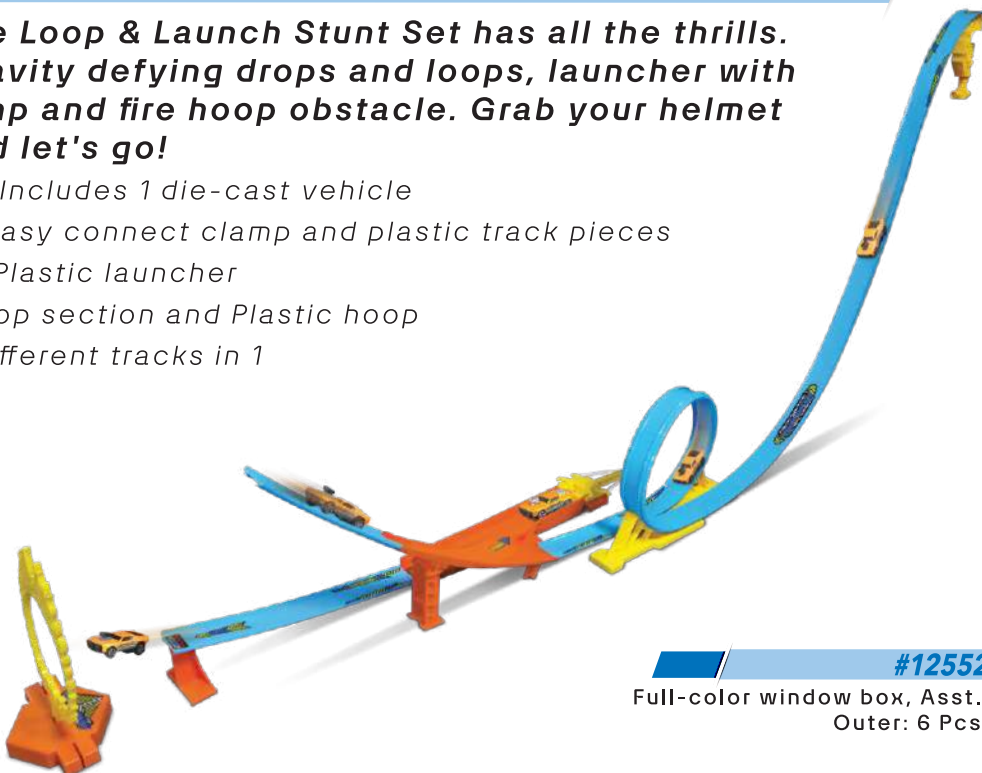

LOOP & LAUNCH STUNT SET

The Loop & Launch Stunt Set has all the thrills. Gravity defying drops and loops, launcher with jump and fire hoop obstacle. Grab your helmet and let's go!

Includes 1 die-cast vehicle

Easy connect clamp and plastic track pieces

1 Plastic launcher

Loop section and Plastic hoop

2 different tracks in 1

#12552

Full-color window box, Asst.,
Outer: 6 Pcs.