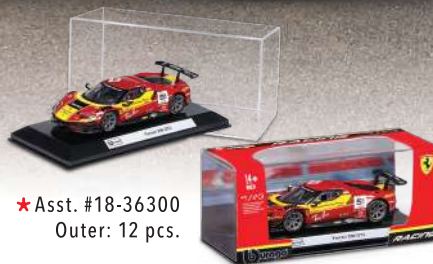

- FERRARI DIE-CAST VEHICLE IN 1/43 SCALE
- AUTHENTIC RACE CAR DETAILS
- MOUNTED ON DISPLAY STAND
- ACRYLIC BOX WITH DECORATIVE SLEEVE

★ Asst. #18-36300
Outer: 12 pcs.

#18-36323 
296 GT3 2025

NEW

#18-36317 
FERRARI 499P 2024