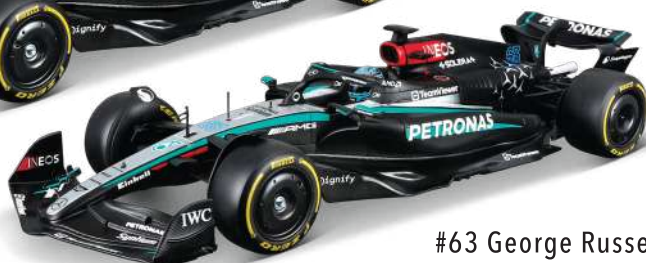

#18-28063
Outer: 12 pcs.

NEW

#63 George Russell

1/24 Die-Cast with Figure

18-28069

Mercedes-AMG Petronas F1 W15 Team (2024)

- Authentic Mercedes-AMG Die-Cast Formula Vehicle in 1/24 Scale
- Plastic Driver Figure in Championship Pose