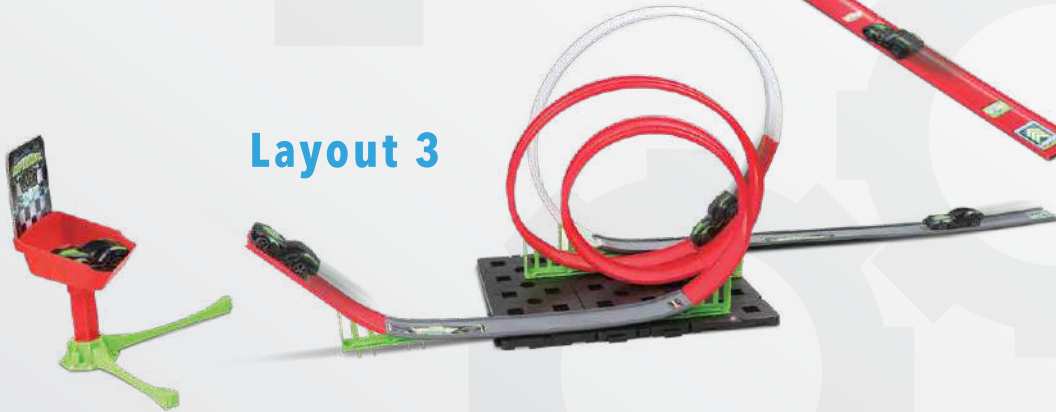

Layout 2

18 -30545

GoGears Extreme

Outer: 24 Pcs.