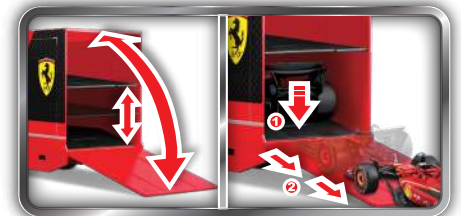

#18-36867
Outer: 6 pcs.

- Die-Cast Metal Formula Vehicle in 1/64 Scale
- Authentic Race Car and Team Details
- Real Rubber Tires

18-56801  SF-25 (2025)

NEW

Outer: EU-24 pcs.,
US-12 pcs.

#16
Charles Leclerc