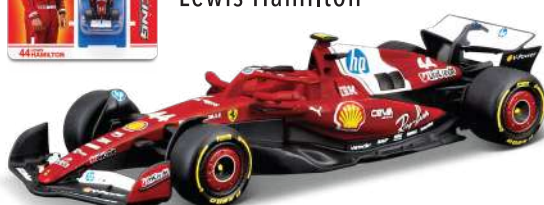

#44
Lewis Hamilton

18-58001 ★McLaren F1 Team MCL39 (2025)

NEW

Outer: EU-24 pcs.,
US-12 pcs.